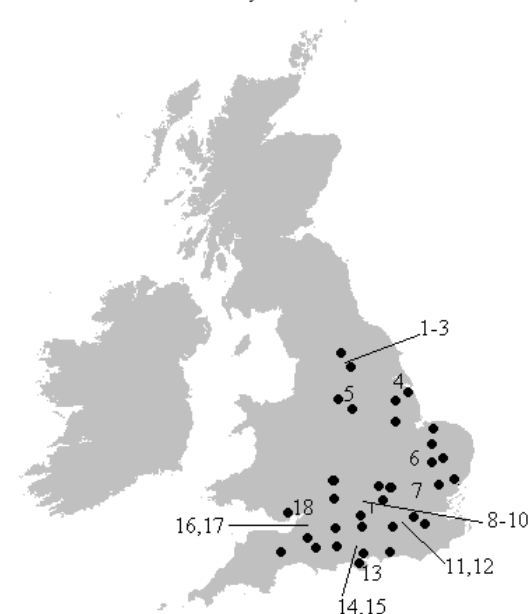

Minuartia hybrida (Vill.) Schischk.

Fine-leaved Sandwort

Key:

Dots refer to the native sites of the species

Numbers refer to the nearby Botanical Collections

Starting references

Family

Caryophyllaceae

Reasons for decline

Agricultural intensification.

Distribution in wild

Country	Locality & Vice County	Sites (10km ² occurrences)	Population (plants)
England	Langcliffe, Craven Penines, MW Yorks	2	
	North-west Yorkshire	1	
	Lincolnshire	7	
	Leicestershire	1	
	Derbyshire	2	
	Northamptonshire	1	
	Gloucestershire	2	
	Bedfordshire	2	
	Warwickshire	2	
	S. Devon	1	
	N. Somerset	3	
	Isle of Wight	1	
	Hampshire	6	
	S. Wiltshire	4	
	Sussex	1	
	Kent	1	
	Surrey	3	
	Hertfordshire	3	
	Middlesex	1	
	Berkshire	5	
Oxfordshire	1		
Cambridgeshire	1		
Norfolk	18		
Suffolk	7		
Wales	Glamorgan	1	

Ex situ Collections

Gardens close to the region of distribution of the species

- 1 RHS Harlow Carr
- 2 Harewood House
- 3 Yorkshire Museum & Gardens, York
- 4 University of Hull Botanic & Exp. Garden
- 5 Sheffield Botanical Gardens
- 6 Cambridge University Botanic Garden