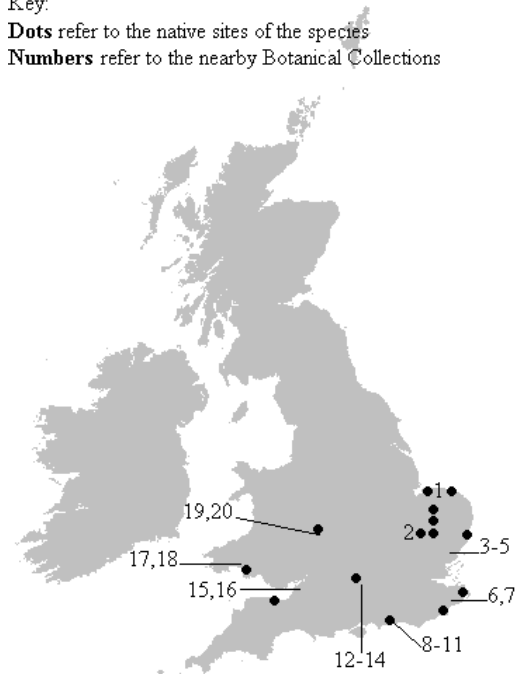

Silene conica L.

Sand Catchfly

Key:

Dots refer to the native sites of the species

Numbers refer to the nearby Botanical Collections

Starting references

Family

Caryophyllaceae

Reasons for decline

Distribution in wild

Country	Locality & Vice County	Sites (10km ² occurrences)	Population (plants)
Wales	Carmarthenshire	2	
England	S Somerset	2	
	W Sussex	1	
	E Kent	3	
	Berkshire	1	
	Worcestershire	1	
	Norfolk	6	
	Suffolk	6	