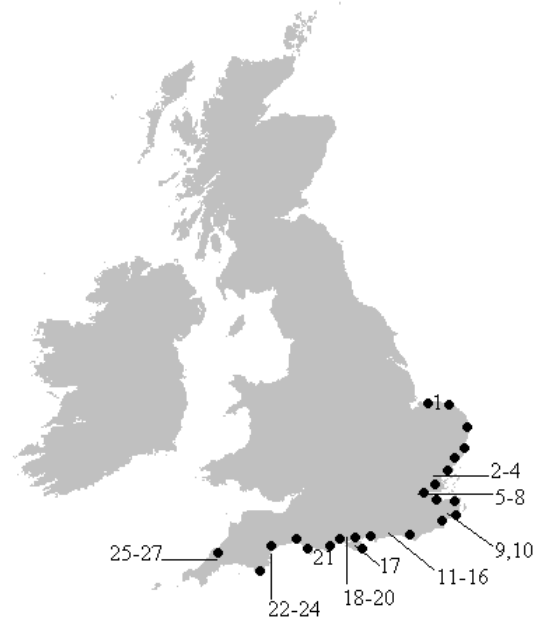

Puccinellia fasciculata (Torr.) E.P. Bicknell

Borrer's Saltmarsh-grass

Key:

Dots refer to the native sites of the species

Numbers refer to the nearby Botanical Collections

Starting references

Family

Poaceae

IUCN category (2001)

Vulnerable

Habit

Tufted perennial herb.

Habitat

Bare places by the sea, in grazing marshes around cattle-poached pools and depressions, on earthen sea walls, vehicle tracks and the mud dredged from ditches. Lowland.

Reasons for decline

Infilling of pools and ditches, upgrading of sea walls, conversion of coastal grazing marshes to arable.

Distribution in wild

Country	Locality & Vice County	Sites (10km ² occurrences)	Population (plants)
England	E Cornwall	1	
	S Devon	2	
	Dorset	3	
	Isle of Wight	5	
	Hampshire	6	
	Sussex	5	
	Kent	15	
	Essex	16	
	E Suffolk	6	
	Norfolk	3	