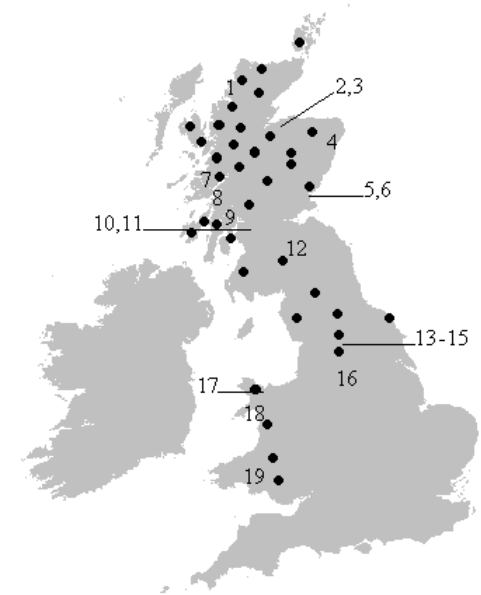

Pseudorchis albida (L.) Á. & D. Löve

Small-white Orchid

Key:

Dots refer to the native sites of the species

Numbers refer to the nearby Botanical Collections

Starting references

Family

Orchidaceae

IUCN category (2001)

Vulnerable

Habit

Tuberous perennial herb.

Habitat

Well-drained hill pastures, streamsides, mountain grasslands and cliff ledges on a range of dry, acidic or calcareous soils; also on recently burnt moorland, but not persisting when *Calluna* regrows. 0-550m.

Reasons for decline

Habitat destruction, agricultural improvement and overgrazing.

Distribution in wild

Country	Locality & Vice County	Sites (10km ² occurrences)	Population (plants)
Scotland	Clyde Isles	1	
	Kintyre	2	
	Ebudes	16	
	W Ross	6	
	E Ross	9	
	Sutherland	7	
	Orkney	5	
	Angus	3	
	N Aberdeenshire	1	
	Banffshire	1	
	Moray	1	
	Easternness	14	
	Westernness	11	
	Main Argyll	3	
	Perth	15	
	Roxburghshire	1	
	Ayrshire	1	
Dumfriesshire	1		
Wales	Merioneth	1	
	Caernarvonshire	1	
	Breconshire	2	
England	Westmorland & Cumberland	3	
	S Northumberland	1	
	Co. Durham	2	
	W Yorks.	8	

Ex situ Collections

Gardens close to the region of distribution of the species

- 1 Inverewe Garden (NTS)
- 2 Brodie Castle (NTS)
- 3 Cawdor Castle Gardens Estate
- 4 Cruickshank Botanic Garden
- 5 Dundee Botanic Garden
- 6 St Andrews Botanic Garden
- 7 Ardtornish Garden
- 8 Arduaine Garden (NTS)
- 9 Younger Botanic Garden
- 10 Glasgow Botanic Gardens
- 11 Greenbank Garden (NTS)
- 12 Dawyck Botanic Garden
- 13 RHS Harlow Carr
- 14 Harewood House
- 15 Yorkshire Museum & Gardens
- 16 Sheffield Botanical Gardens
- 17 Treborth Botanic Garden
- 18 Portmeirion Gardens
- 19 The National Botanic Garden of Wales