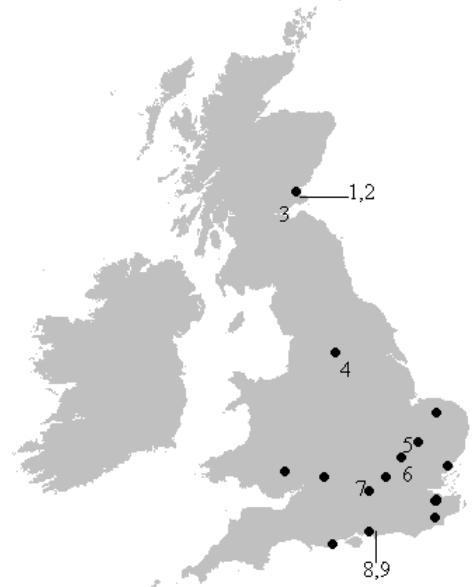

Fumaria vaillantii Loisel.

Few-flowered Fumitory

Key:

Dots refer to the native sites of the species

Numbers refer to the nearby Botanical Collections

Starting references

Family

Fumariaceae

Associated uncommon species

It usually grows in species-rich communities with other uncommon species including Dense-flowered and Fine-leaved Fumitories, Prickly Poppy, Rough Poppy and Narrowfruited Cornsalad.

Reasons for decline

Agricultural intensification: competes poorly with highly fertilised modern crop varieties, and is susceptible to herbicides.

Distribution in wild

Country	Locality & Vice County	Sites (10km ² occurrences)	Population (plants)
England	Mainly South-East	49	
Scotland	Angus	1	

Ex situ Collections

Gardens close to the region of distribution of the species

- 1 Dundee Botanic Garden
- 2 St Andrews Botanic Garden
- 3 RBG Edinburgh
- 4 Sheffield Botanical Gardens
- 5 Cambridge University Botanic Garden
- 6 University of Hertfordshire
- 7 The Harris Garden
- 8 Staunton Country Park
- 9 West Dean Gardens